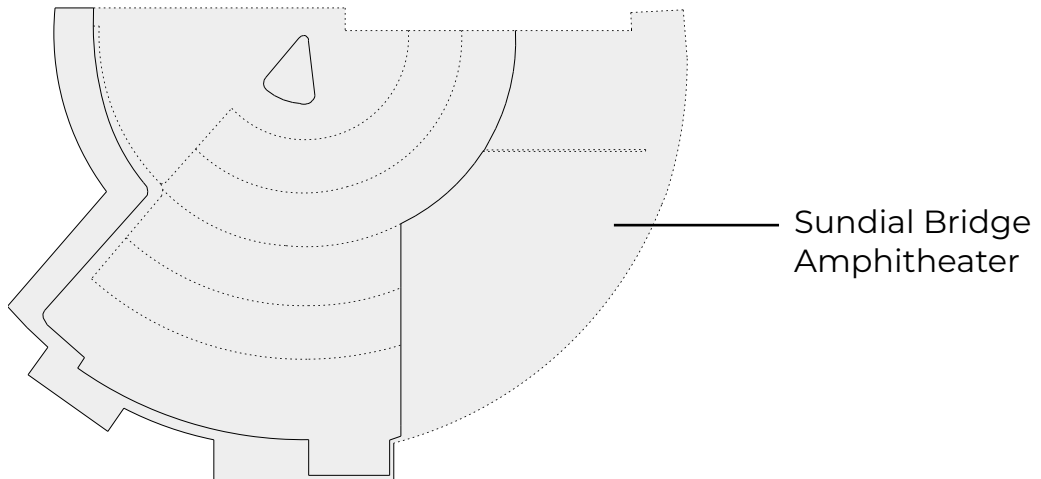

Sheraton – Sundial Bridge Floorplans