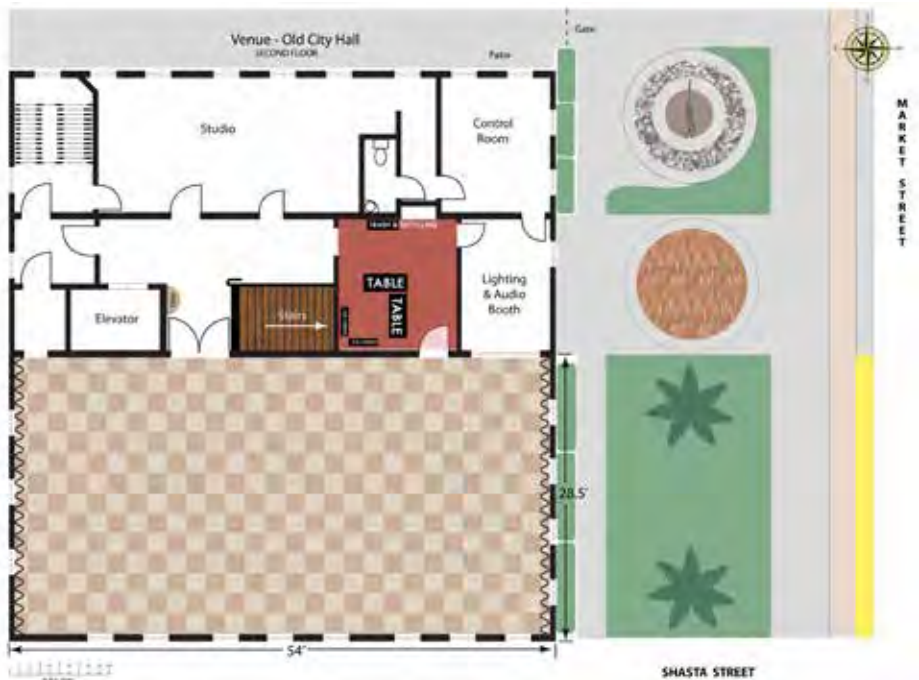

Second Floor