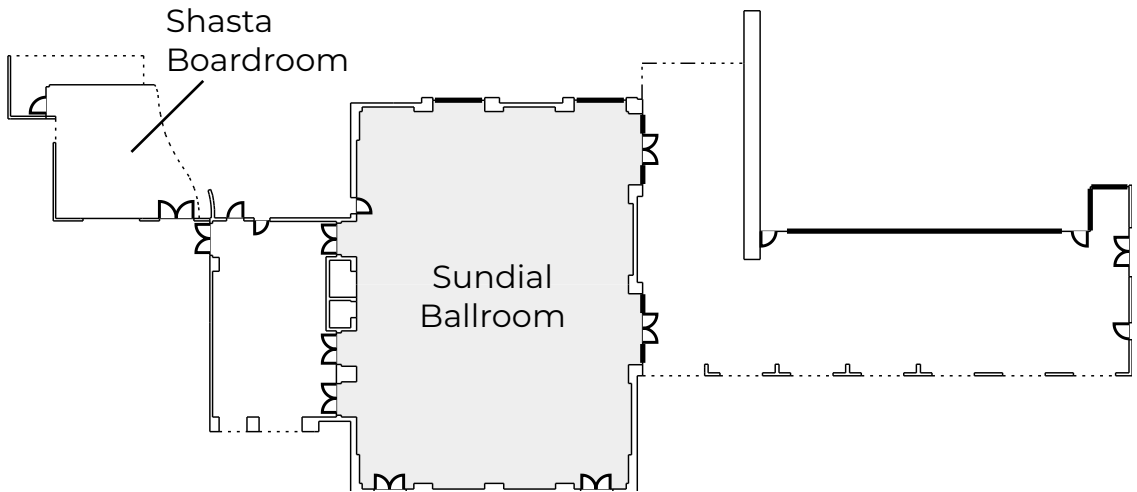

Sheraton Redding Floorplans