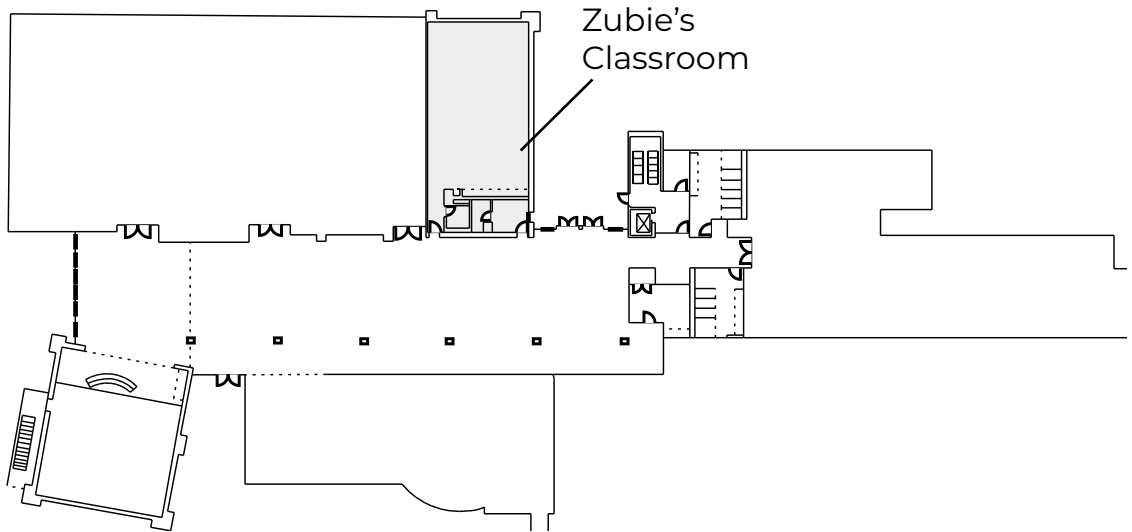

Sheraton – Turtle Bay Floorplans