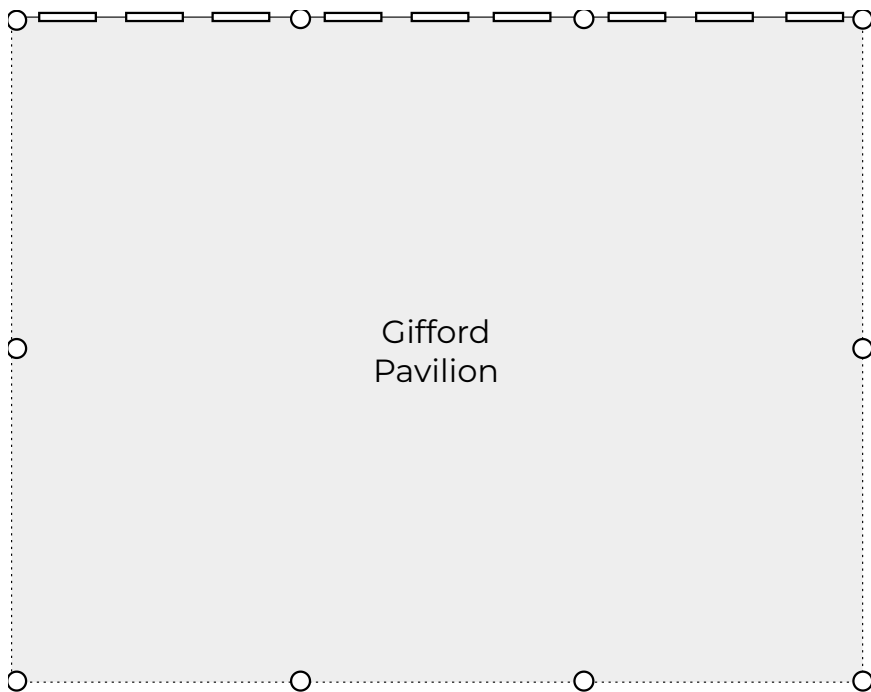

Sheraton – Turtle Bay Floorplans