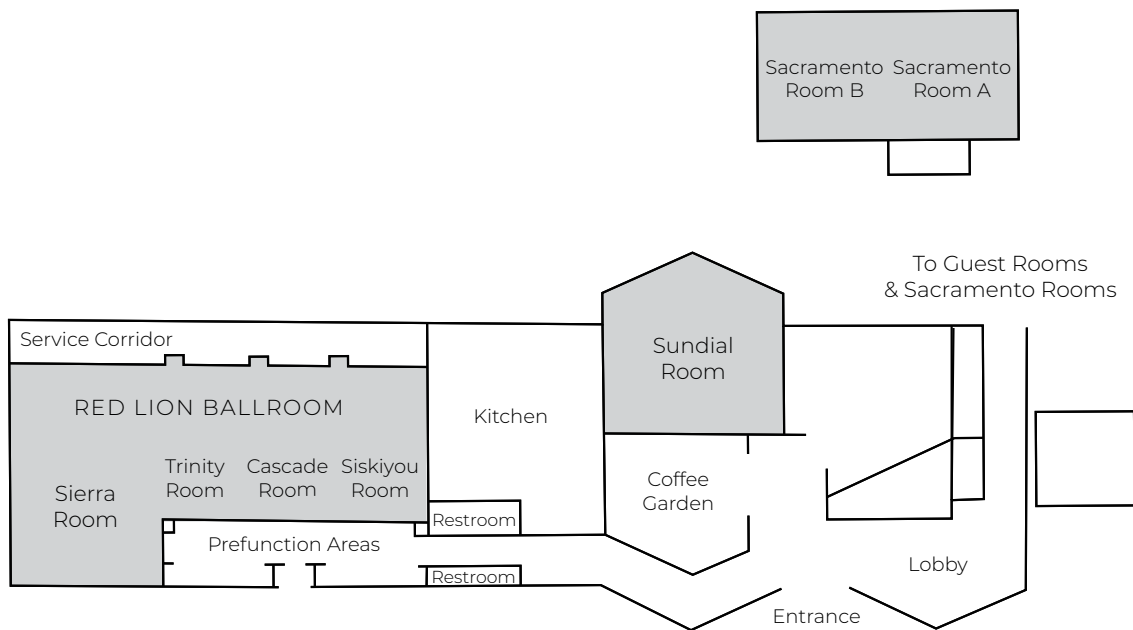

Red Lion Hotel Redding Floorplans