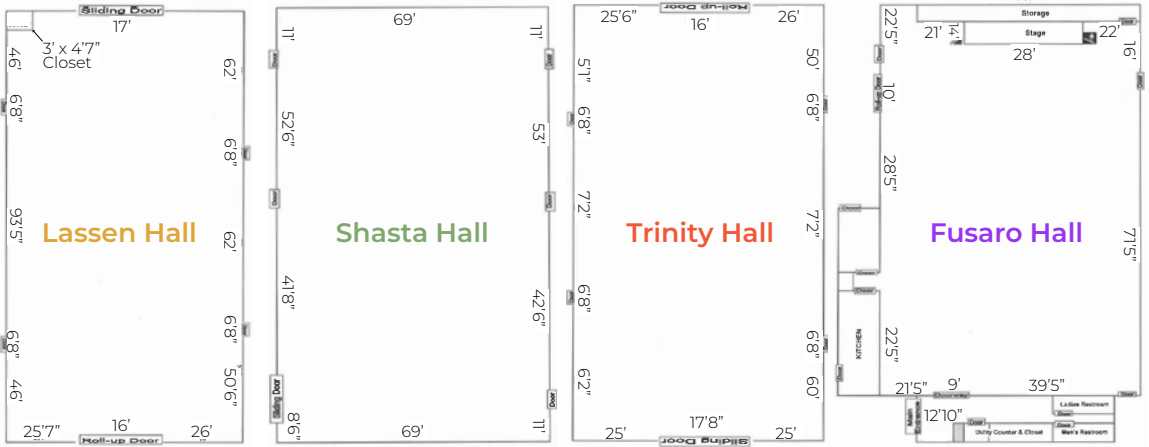

Shasta District Fair & Event Center Floorplans