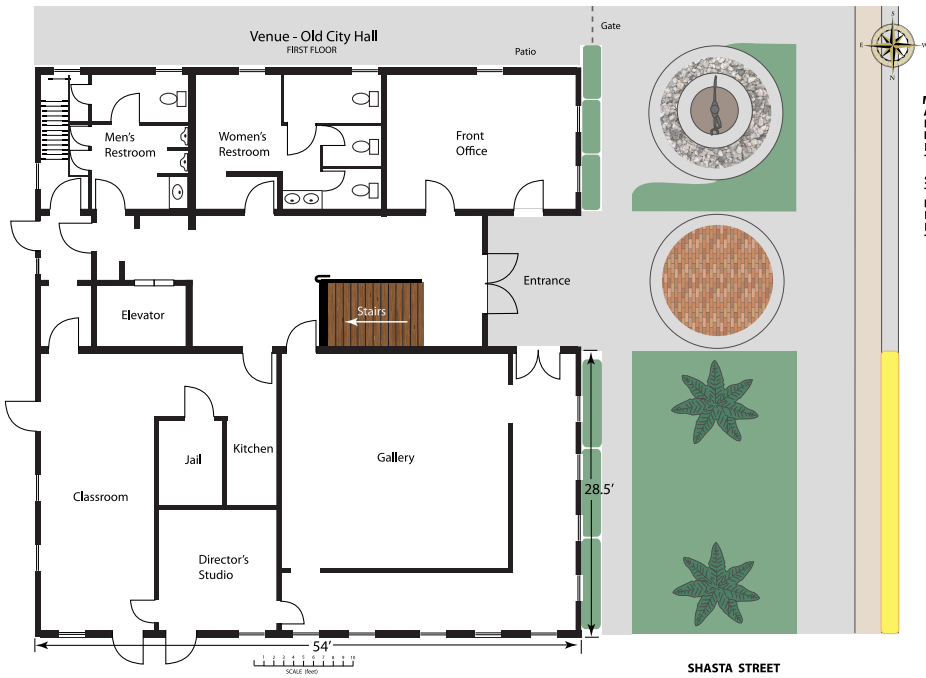

Old City Hall Arts Center Floorplans

First Floor