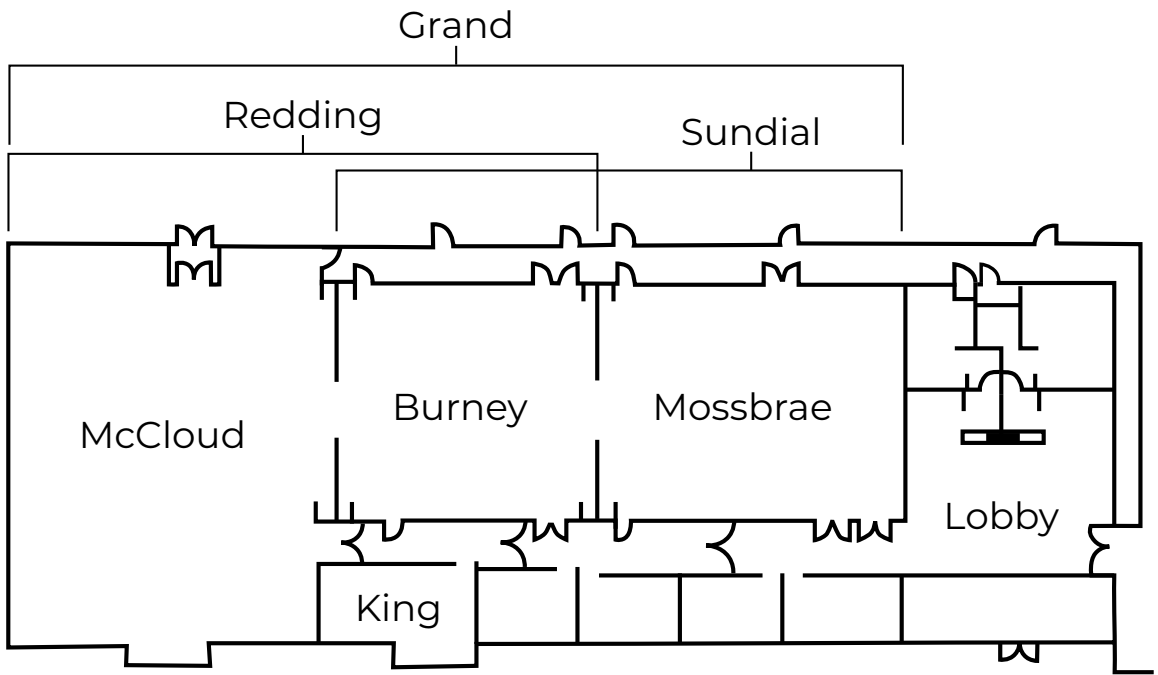

Holiday Inn Floorplans