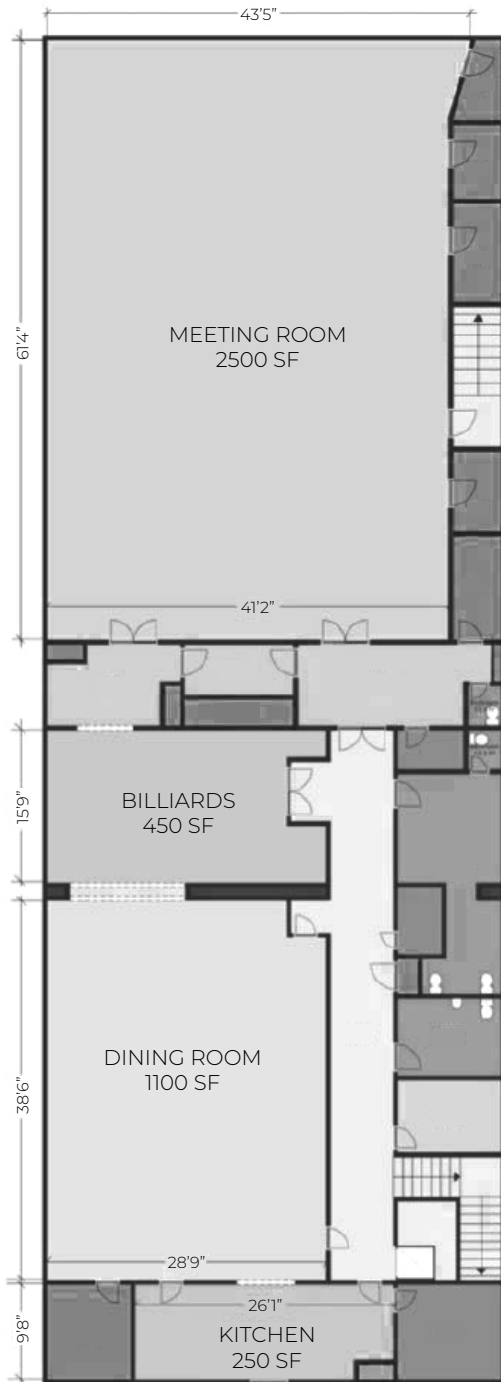

Room	Square Ft.	Dimensions (LxWxH)	Theater	Classroom	Rounds/ Banquet	U-Shape	Conference	Reception
Ballroom	5,148	123' x 40' x 13'	600	300	300	N/A	N/A	650
Sierra Room	2,508	57' x 44' x 15'	400	150	170	70	80	350
Sundial Room	1,890	42' x 45' x 20'	150	80	120	45	50	200
Siskiyou Room	920	23' x 40' x 13'	100	50	60	30	36	100
Trinity Room	880	22' x 40' x 13'	100	50	60	30	36	100
Cascade Room	840	21' x 40' x 13'	100	50	60	30	36	100
Prefunction Areas	605	-	N/A	N/A	N/A	N/A	N/A	100
Sacramento Room A	435	15' x 29' x 8'	30	18	30	16	18	40
Sacramento Room B	300	15' x 20' x 8'	30	12	30	16	18	25

SEATS UP TO 184 ATTENDEES

Groups and organizations may hold their meetings, gatherings, and events in one of Redding's great historical buildings right in the middle of Downtown.

Room	Square Ft.	Dimensions (LxWxH)	Theater	Classroom	Rounds/Banquet	U-Shape	Conference	Reception
Conference Room	845	-	56	-	-	15	18	-
Historic Hall	2,500	61' x 42'	184	-	-	-	-	100

VENUE HIGHLIGHTS

- Free Wi-Fi
- Steps Away From Shopping and Dining

IOOF Hall Floorplans

IOOF 2nd Floor

Large Room/Meeting Room

- 61ft x 41ft
- 2500 Square Feet
- Five Closets

Stairs to Market Street

Transition Area