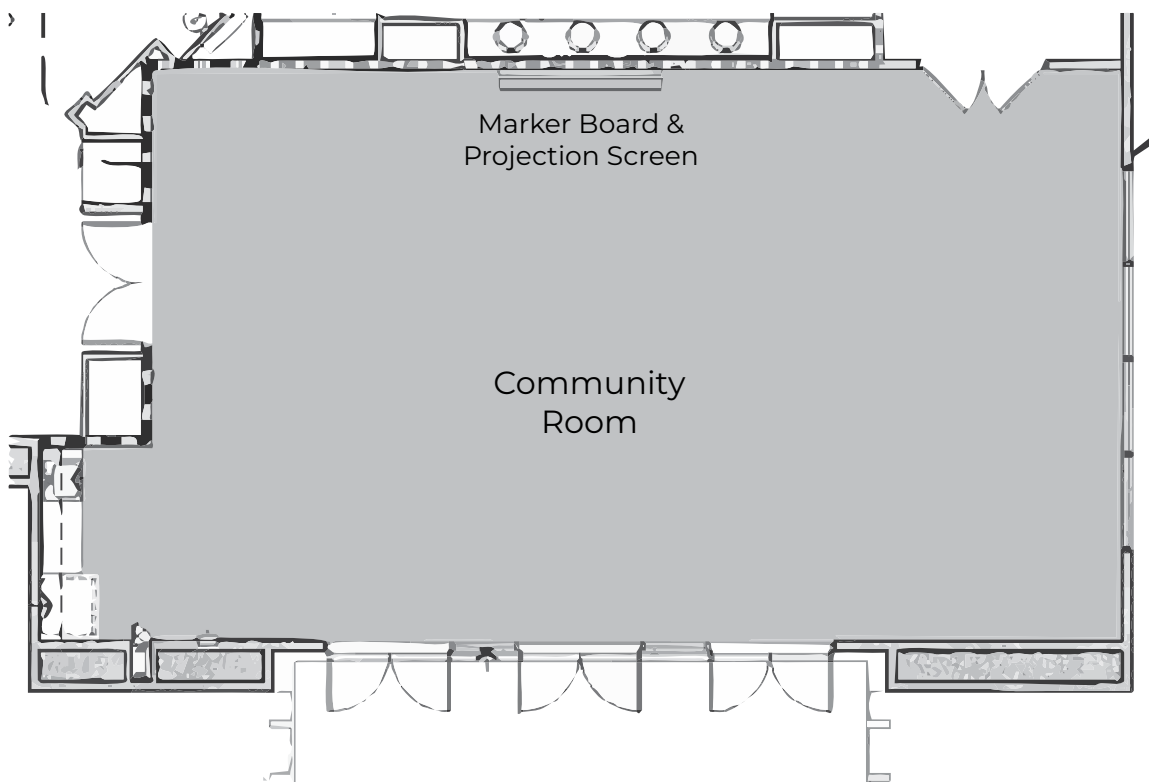

Redding City Hall Community Room Floorplans

Usable Area - 1,371 SF; Max Occupancy - 90
Sink; White Board; Projection Screen, Monitor